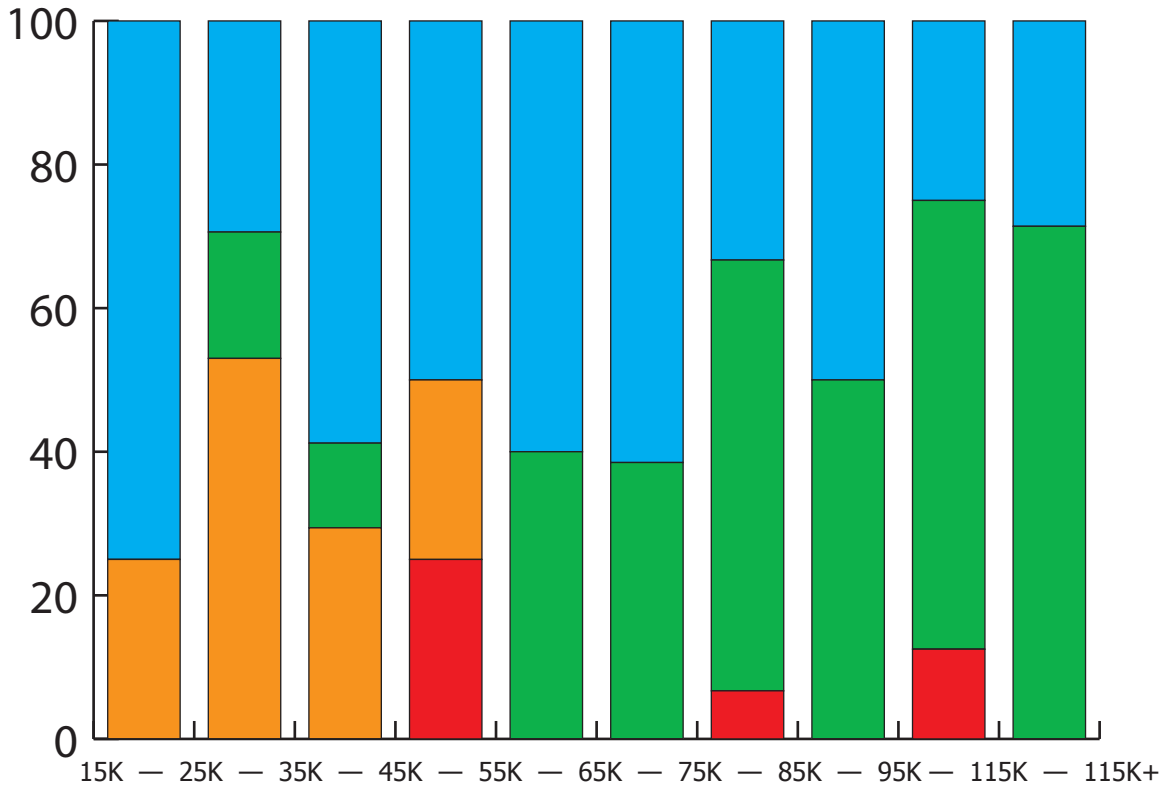

Agency Employment Statistics

Jan. 1, 2007 – Dec. 31, 2007

- Racial Ethnic Men
- White Men
- Racial Ethnic Women
- White Women

FDN – Presbyterian Church (U.S.A.) Foundation

OGA – Office of General Assembly