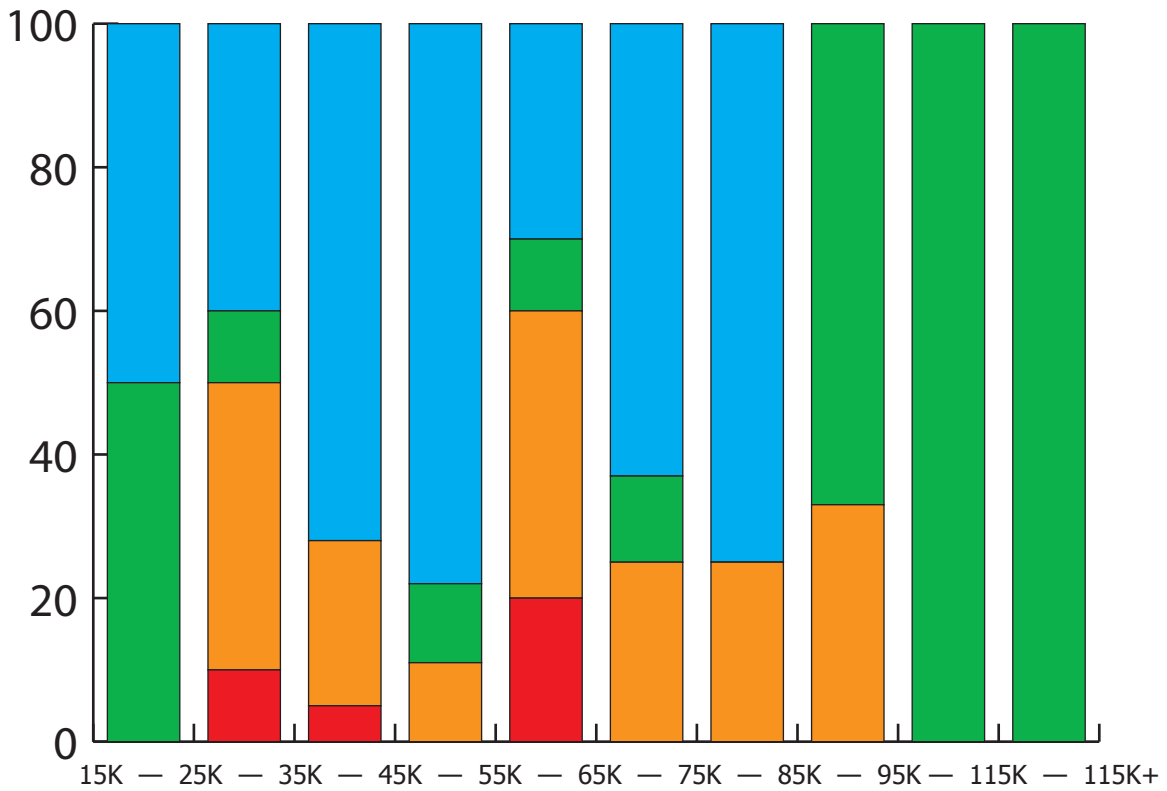

Agency Employment Statistics

Jan. 1, 2007 – Dec. 31, 2007

- Racial Ethnic Men
- White Men
- Racial Ethnic Women
- White Women

FDN – Presbyterian Church (U.S.A.) Foundation

OGA – Office of General Assembly