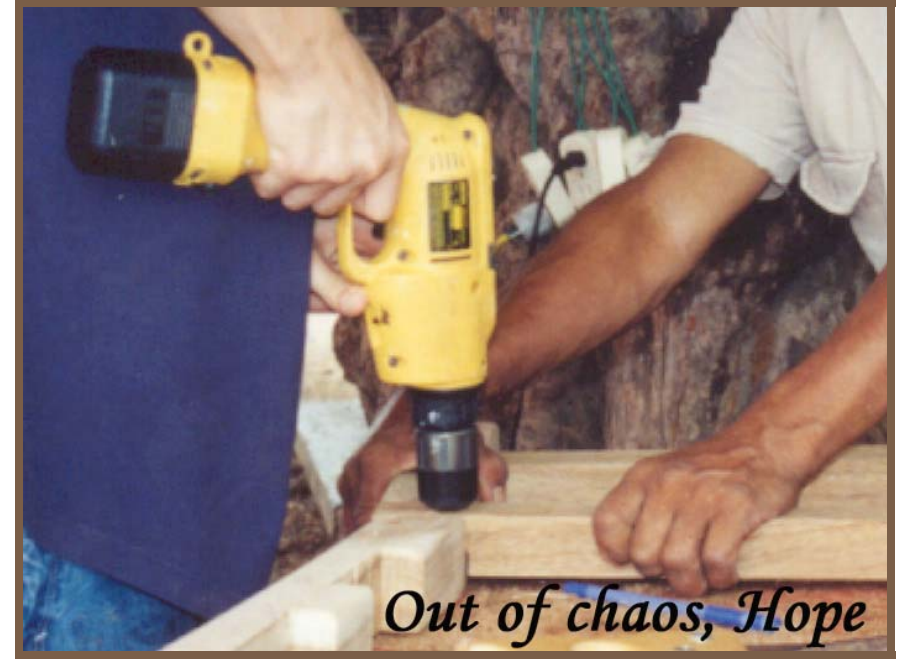

Within just two months following Hurricane Katrina, volunteers donated 3,780 days of service toward the recovery effort. Serving as God's hands, these volunteers helped bring hope to families whose homes had been destroyed by natural disaster.